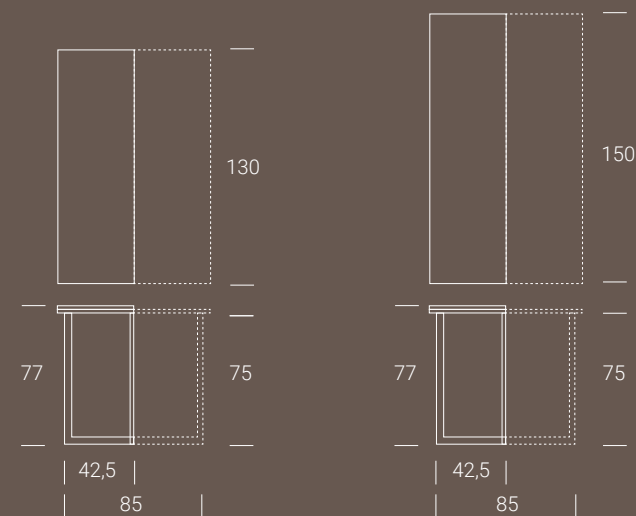

NOBILITATO / MÉLAMINE / MELAMINE

- N20 Natural halifax oak
- N24 Ardesia
- N25 Vintage chiaro
- N30 Morera
- N35 Rovere nodato caramel
- N36 Olmo moka
- N40 Noce Canaletto
- N42 Rovere nero
- N43 Bianco spatolato
- N44 Bianco statuario venato
- N45 Diamond cream
- N46 Pietra grey
- N47 Granito
- N51 Chromix chiaro

EFFETTO MALTA / EFFET-BÉTON / MORTAR-LOOK

- E04 Metalli vissuti nichel
- E06 Beton tortora
- E07 Beton nero
- E08 Beton grigio scuro
- E09 Beton grigio chiaro
- E15 Pietra spatolata travertino metallizzato bianco
- E19 Bianco assoluto
- E20 Gros carruba
- E21 Gros ciocco
- E22 Ruggine
- E23 Rock silver
- E24 Rock copper
- E25 Rock cemento

METALLO / MÉTAUX / METALS

- M02 Vern. grisou goffrato
- M04 Vern. nero opaco
- M11 Vern. grafite goffrato
- M12 Vern. tortora goffrato
- M19 Vern. bronzo goffrato
- M24 Vern. bianco goffrato
- M25 Vern. rame goffrato
- M27 Vern. menta goffrato
- M51 Vern. oro goffrato