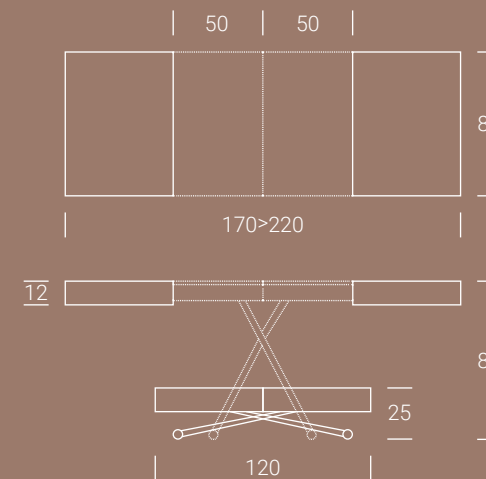

METALLO / MÉTAUX / METALS

M02	Vern. grisou goffrato
M04	Vern. nero opaco
M05	Cromo lucido
M09	Cromo nero lucido
M11	Vern. grafite goffrato
M12	Vern. tortora goffrato
M19	Vern. bronzo goffrato
M24	Vern. bianco goffrato
M25	Vern. rame goffrato
M27	Vern. menta goffrato
M51	Vern. oro goffrato