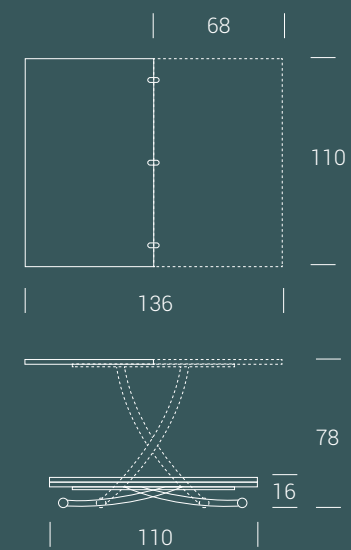

METALLO / MÉTAUX / METALS

- M02 Vern. grisou goffrato
- M04 Vern. nero opaco
- M05 Cromo lucido
- M09 Cromo nero lucido
- M11 Vern. grafite goffrato
- M12 Vern. tortora goffrato
- M19 Vern. bronzo goffrato
- M24 Vern. bianco goffrato
- M25 Vern. rame goffrato
- M27 Vern. menta goffrato
- M51 Vern. oro goffrato