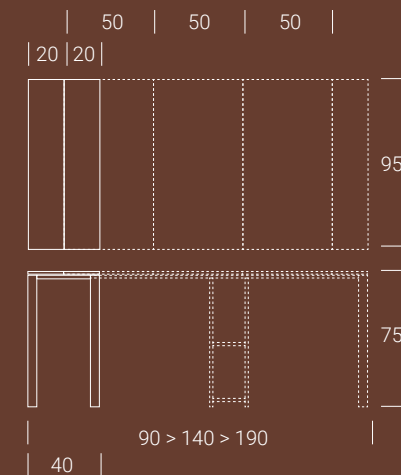

FINITURE BASE
FINITIONS PIÉTEMENT
BASE FINISHES

ALLUNGABILE
EXTENSIBLE / EXTENDABLE