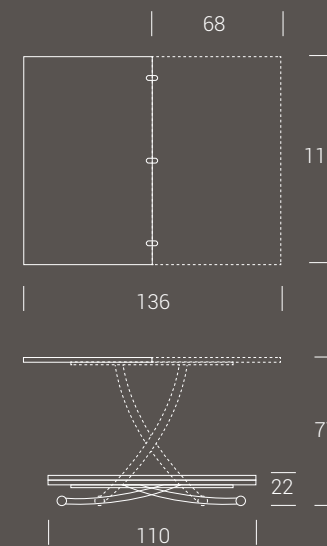

METALLO / MÉTAUX / METALS

M02	Vern. grisou goffrato
M04	Vern. nero opaco
M11	Vern. grafite goffrato
M12	Vern. tortora goffrato
M19	Vern. bronzo goffrato
M24	Vern. bianco goffrato
M25	Vern. rame goffrato
M27	Vern. menta goffrato
M51	Vern. oro goffrato