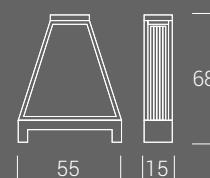

EXTENSO
OPTIONAL