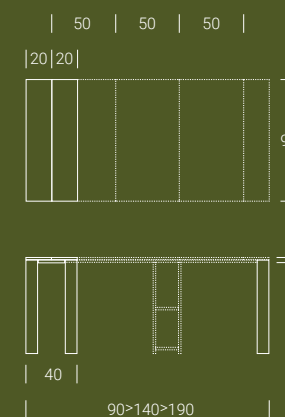

FINITURE BASE FINITIONS PIÉTEMENT BASE FINISHES

ALLUNGABILE EXTENSIBLE / EXTENDABLE