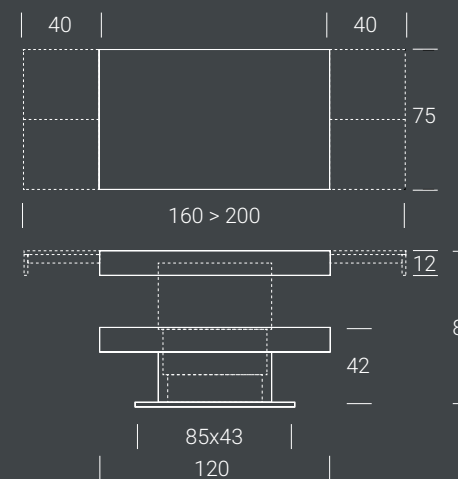

METALLO
/ MÉTAUX
/ METALS

- M01 Inox
- M02 Vern. grisou goffrato
- M04 Vern. nero opaco
- M11 Vern. grafite goffrato
- M12 Vern. tortora goffrato
- M19 Vern. bronzo goffrato
- M24 Vern. bianco goffrato
- M25 Vern. rame goffrato
- M27 Vern. menta goffrato
- M51 Vern. oro goffrato