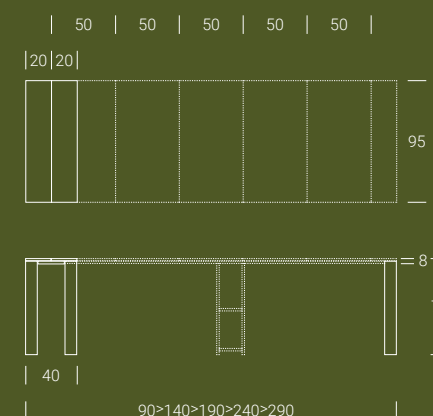

FINITURE BASE FINITIONS PIÉTEMENT BASE FINISHES

ALLUNGABILE EXTENSIBLE / EXTENDABLE