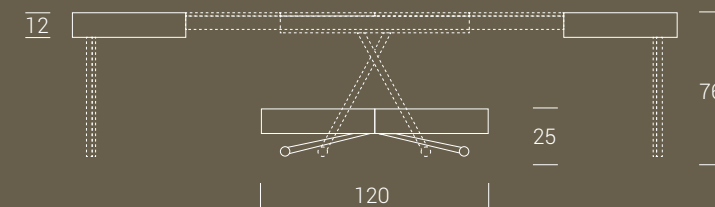

METALLO / MÉTAUX / METALS

M02	Vern. grisou goffrato
M04	Vern. nero opaco
M05	Cromo lucido
M09	Cromo nero lucido
M11	Vern. grafite goffrato
M12	Vern. tortora goffrato
M19	Vern. bronzo goffrato
M24	Vern. bianco goffrato
M25	Vern. rame goffrato
M27	Vern. menta goffrato
M51	Vern. oro goffrato