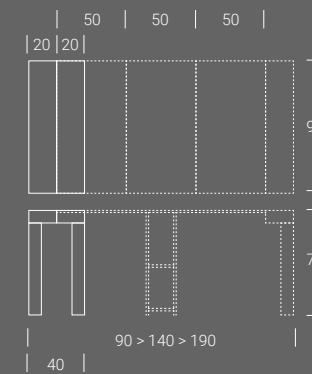

Consolle estensibile in nobilitato,
meccanismo telescopico in
alluminio, 3 o 5 allunghe.
Gambe centrali di supporto o
porta allunghe opzionale Extenso.

Console extensible en mélamine,
mécanisme télescopique en aluminium,
3 ou 5 rallonges. Pieds centraux de
support ou rack à rallonges optionnel
Extenso.

Melamine frame extending
console-table, aluminum telescopic
mechanism, 3 or 5 extensions.
Central supporting legs or optional
extensions holder Extenso.

NOBILITATO
/ MÉLAMINE
/ MELAMINE

- N20 Natural halifax oak
- N24 Ardesia
- N25 Vintage chiaro
- N30 Morera
- N35 Rovere nodato caramél
- N36 Olmo moka
- N40 Noce Canaletto
- N42 Rovere nero
- N43 Bianco spatolato
- N44 Bianco statuario venato
- N45 Diamond cream
- N46 Pietra grey
- N47 Granito
- N51 Chromix chiaro

EXTENSO
OPTIONAL

Struttura metallica girevole
porta allunghe per consolle: Combi,
Quad e Trek.

Structure métallique pivotante
porte-rallonges pour les consoles: Combi,
Quad, Trek.

Swivel metal frame, extensions
holder for consoles: Combi,
Quad, Trek.