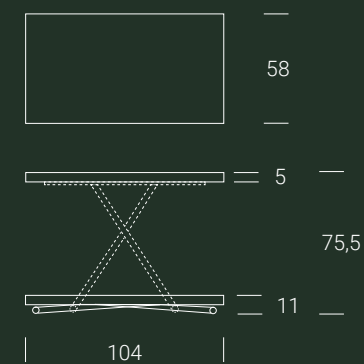

**METALLO
/ MÉTAUX
/ METALS**

M02	Vern. grisou goffrato
M04	Vern. nero opaco
M05	Cromo lucido
M09	Cromo nero lucido
M11	Vern. grafite goffrato
M12	Vern. tortora goffrato
M19	Vern. bronzo goffrato
M24	Vern. bianco goffrato
M25	Vern. rame goffrato
M27	Vern. menta goffrato
M51	Vern. oro goffrato