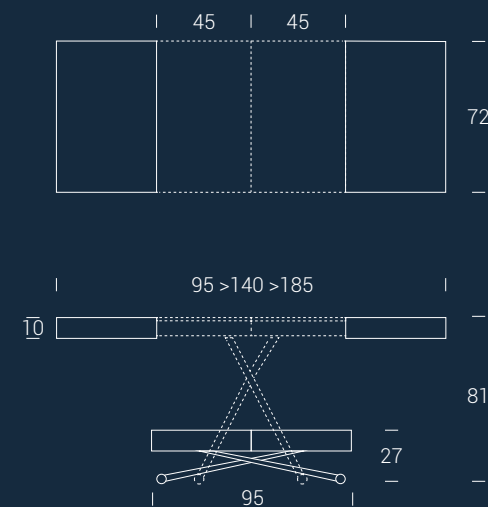

METALLO / MÉTAUX / METALS

M02	Vern. grisou goffrato
M04	Vern. nero opaco
M05	Cromo lucido
M09	Cromo nero lucido
M11	Vern. grafite goffrato
M12	Vern. tortora goffrato
M19	Vern. bronzo goffrato
M24	Vern. bianco goffrato
M25	Vern. rame goffrato
M27	Vern. menta goffrato
M51	Vern. oro goffrato