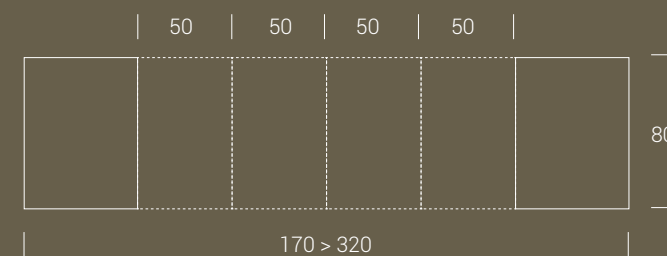

METALLO / MÉTAUX / METALS

M02	Vern. grisou goffrato
M04	Vern. nero opaco
M05	Cromo lucido
M09	Cromo nero lucido
M11	Vern. grafite goffrato
M12	Vern. tortora goffrato
M19	Vern. bronzo goffrato
M24	Vern. bianco goffrato
M25	Vern. rame goffrato
M27	Vern. menta goffrato
M51	Vern. oro goffrato