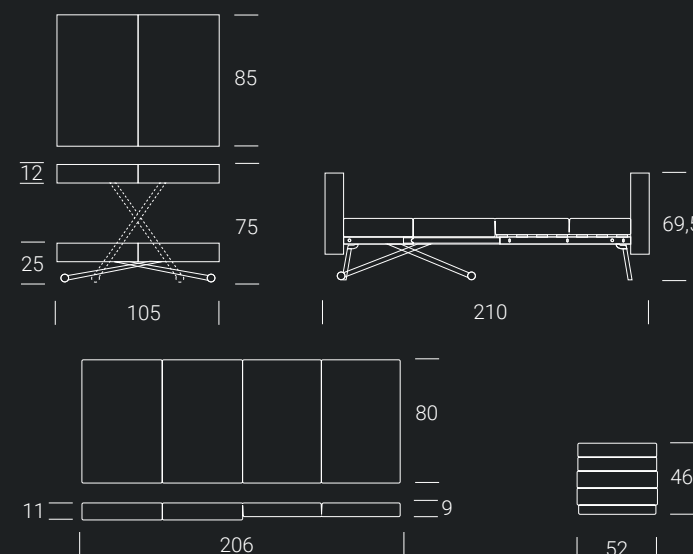

ALLUNGABILE EXTENSIBLE / EXTENDABLE

METALLO / MÉTAUX / METALS

M02	Vern. grisou goffrato
M04	Vern. nero opaco
M05	Cromo lucido
M09	Cromo nero lucido
M11	Vern. grafite goffrato
M12	Vern. tortora goffrato
M19	Vern. bronzo goffrato
M24	Vern. bianco goffrato
M25	Vern. rame goffrato
M27	Vern. menta goffrato
M51	Vern. oro goffrato

FINITURE POUF/MATERASSO POUF/MATELAS FINITIONS POUF/MATRESS FINISHES

MATERASSO / MATELAS / MATTRESS

B01	Grigio
B02	Beige