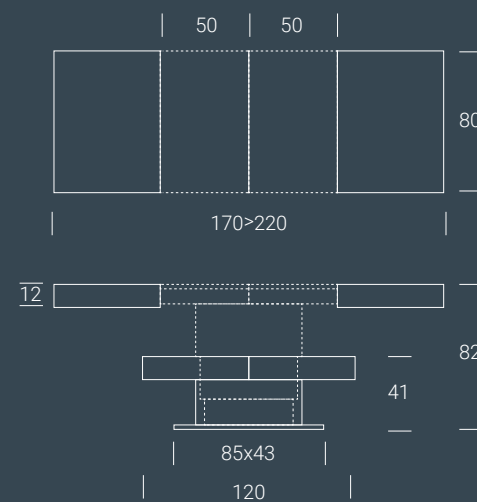

METALLO
/ MÉTAUX
/ METALS

M01	Inox
M02	Vern. grisou goffrato
M04	Vern. nero opaco
M11	Vern. grafito goffrato
M12	Vern. tortora goffrato
M19	Vern. bronzo goffrato
M24	Vern. bianco goffrato
M25	Vern. rame goffrato
M27	Vern. menta goffrato
M51	Vern. oro goffrato