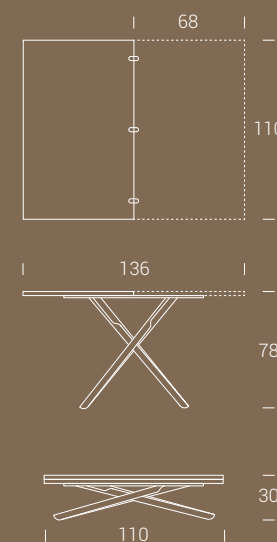

METALLO / MÉTAUX / METALS

- M02 Vern. grisou goffrato
- M04 Vern. nero opaco
- M11 Vern. grafite goffrato
- M12 Vern. tortora goffrato
- M19 Vern. bronzo goffrato
- M24 Vern. bianco goffrato
- M25 Vern. rame goffrato
- M27 Vern. menta goffrato
- M51 Vern. oro goffrato