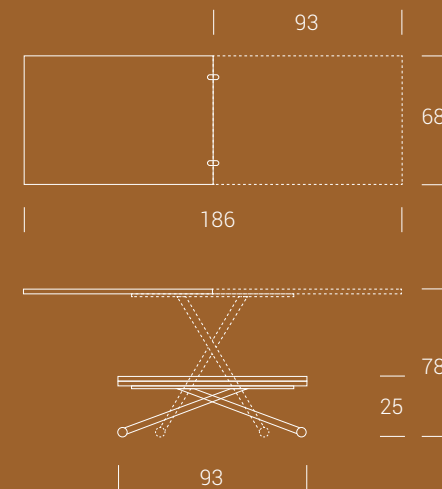

METALLO / MÉTAUX / METALS

- M02 Vern. grisou goffrato
- M04 Vern. nero opaco
- M05 Cromo lucido
- M09 Cromo nero lucido
- M11 Vern. grafite goffrato
- M12 Vern. tortora goffrato
- M19 Vern. bronzo goffrato
- M24 Vern. bianco goffrato
- M25 Vern. rame goffrato
- M27 Vern. menta goffrato
- M51 Vern. oro goffrato