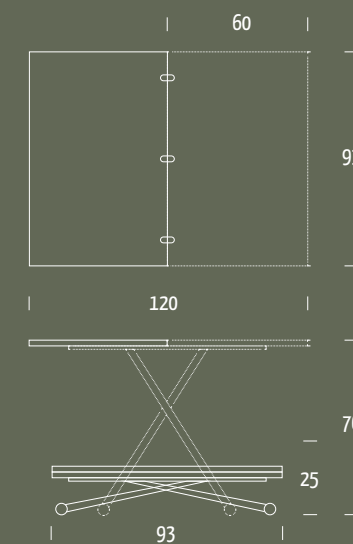

METALLO
/ MÉTAUX
/ METALS

- M02 Vern. grisou goffrato
- M04 Vern. nero opaco
- M05 Cromo lucido
- M09 Cromo nero lucido
- M11 Vern. grafite goffrato
- M12 Vern. tortora goffrato
- M19 Vern. bronzo goffrato
- M24 Vern. bianco goffrato
- M25 Vern. rame goffrato
- M27 Vern. menta goffrato
- M51 Vern. oro goffrato