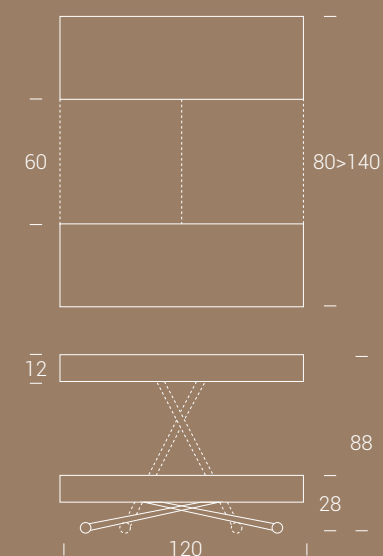

ALLUNGABILE EXTENSIBLE / EXTENDABLE

METALLO

/ MÉTAUX

/ METALS

M02	Vern. grisou goffrato
M04	Vern. nero opaco
M05	Cromo lucido
M09	Cromo nero lucido
M11	Vern. grafite goffrato
M12	Vern. tortora goffrato
M19	Vern. bronzo goffrato
M24	Vern. bianco goffrato
M25	Vern. rame goffrato
M27	Vern. menta goffrato
M51	Vern. oro goffrato