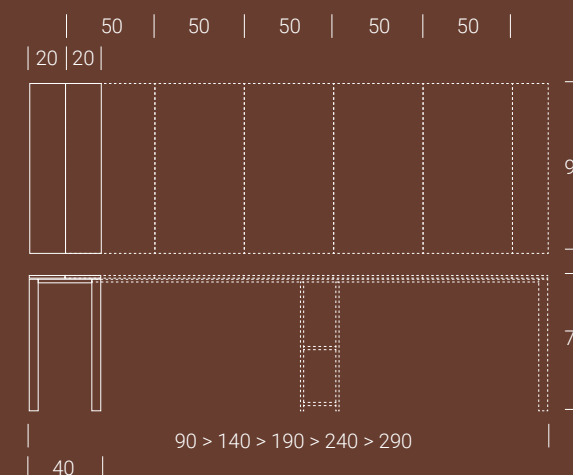

FINITURE BASE
FINITIONS PIÉTEMENT
BASE FINISHES

ALLUNGABILE
EXTENSIBLE / EXTENDABLE