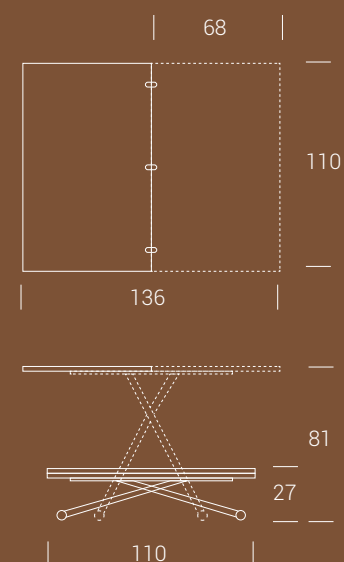

METALLO / MÉTAUX / METALS

- M02 Vern. grisou goffrato
- M04 Vern. nero opaco
- M05 Cromo lucido
- M09 Cromo nero lucido
- M11 Vern. grafite goffrato
- M12 Vern. tortora goffrato
- M19 Vern. bronzo goffrato
- M24 Vern. bianco goffrato
- M25 Vern. rame goffrato
- M27 Vern. menta goffrato
- M51 Vern. oro goffrato