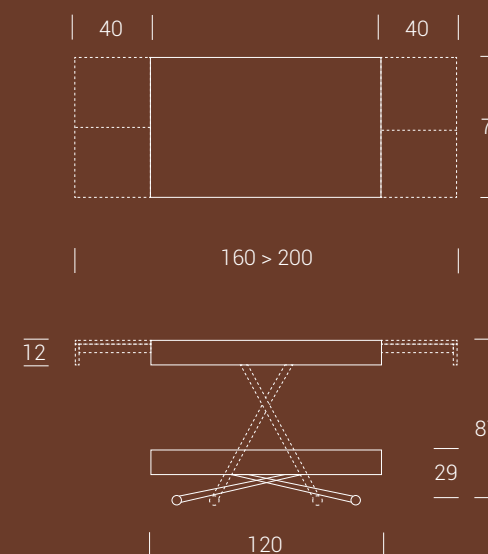

ALLUNGABILE EXTENSIBLE / EXTENDABLE

METALLO / MÉTAUX / METALS

M02	Vern. grisou goffrato
M04	Vern. nero opaco
M05	Cromo lucido
M09	Cromo nero lucido
M11	Vern. grafite goffrato
M12	Vern. tortora goffrato
M19	Vern. bronzo goffrato
M24	Vern. bianco goffrato
M25	Vern. rame goffrato
M27	Vern. menta goffrato
M51	Vern. oro goffrato