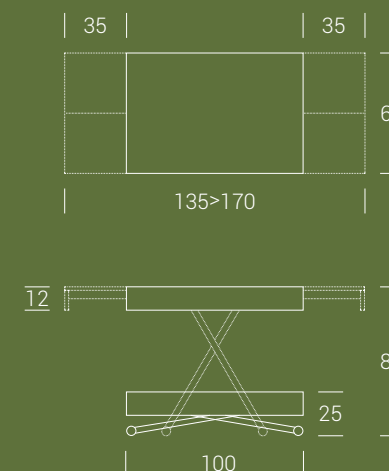

METALLO / MÉTAUX / METALS

M02	Vern. grisou goffrato
M04	Vern. nero opaco
M05	Cromo lucido
M09	Cromo nero lucido
M11	Vern. grafite goffrato
M12	Vern. tortora goffrato
M19	Vern. bronzo goffrato
M24	Vern. bianco goffrato
M25	Vern. rame goffrato
M27	Vern. menta goffrato
M51	Vern. oro goffrato