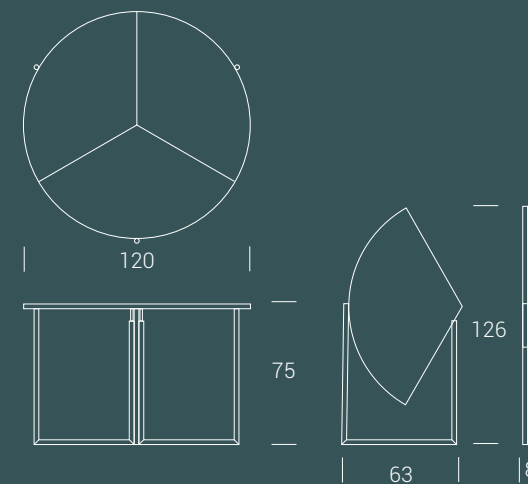

NOBILITATO / MÉLAMINE / MELAMINE

N20	Natural halifax oak
N25	Vintage chiaro
N35	Rovere nodato caramél
N36	Olmo moka
N40	Noce Canaletto
N42	Rovere nero
N44	Bianco statuario venato
N45	Diamond cream
N46	Pietra grey

METALLO / MÉTAUX / METALS

M02	Vern. grisou goffrato
M04	Vern. nero opaco
M11	Vern. grafite goffrato
M12	Vern. tortora goffrato
M19	Vern. bronzo goffrato
M24	Vern. bianco goffrato
M25	Vern. rame goffrato
M27	Vern. menta goffrato
M51	Vern. oro goffrato