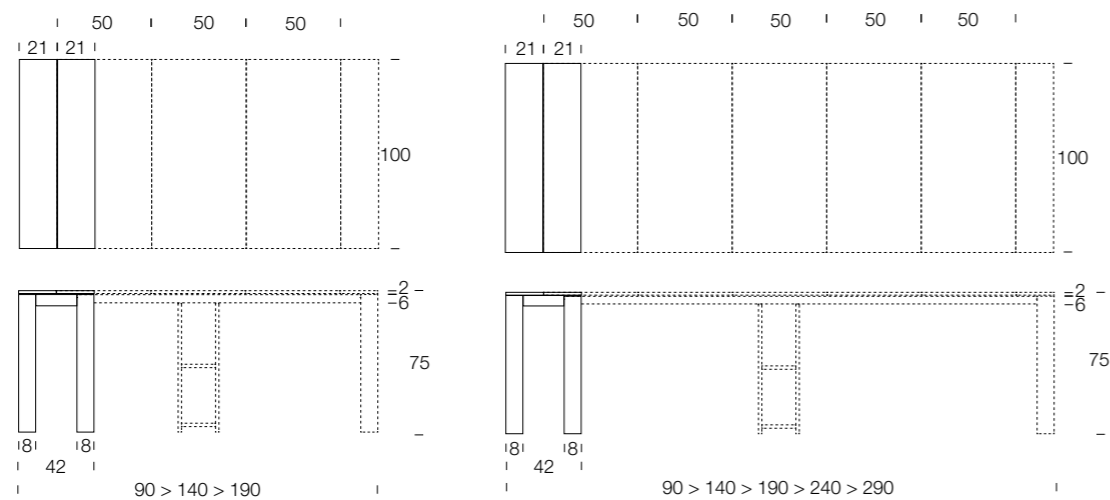

Z E F I R O

design Altacom

ALTACOM

FINITURE PIANO
FINITIONS PLATEAU
TOP FINISHES

HPL
/ HPL
/ HPL

H03 Alicante
H04 Emperor
H05 White Moon
H06 Pietrogrado

Misure (cm)

FINITURE BASE
FINITIONS PIÉTEMENT
BASE FINISHES