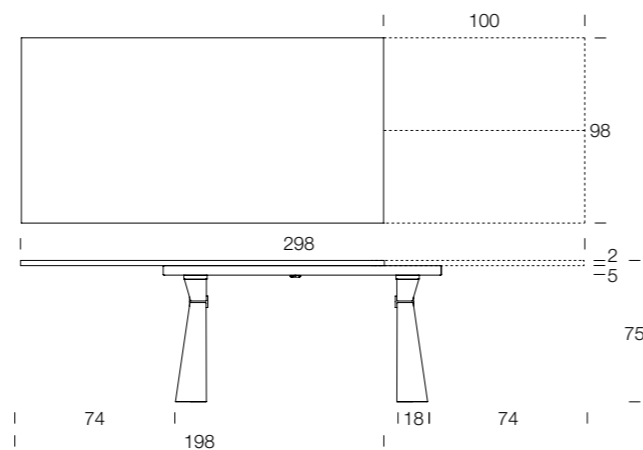

DELTA

design Riccardo Buscato

ALTACOM

FINITURE PIANO  
FINITIONS PLATEAU  
TOP FINISHES

ALLUNGABILE  
EXTENSIBLE / EXTENDABLE

LEGNO MASSICCIO  
/ BOIS MASSIF  
/ SOLID WOOD

Rovere vecchio W51  
massiccio miele

Misure (cm)