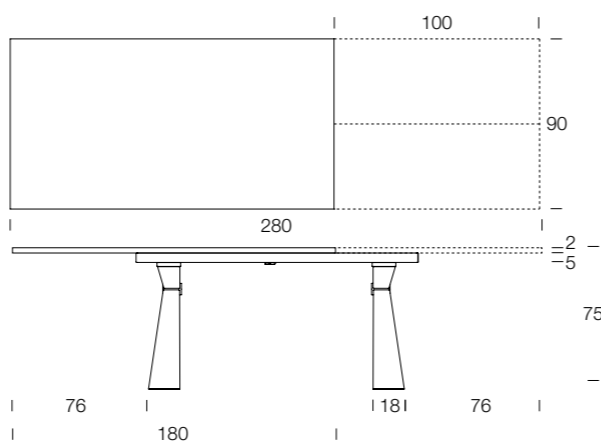

DELTA

design Riccardo Buscato

ALTACOM

FINITURE PIANO  
FINITIONS PLATEAU  
TOP FINISHES

ALLUNGABILE  
EXTENSIBLE / EXTENDABLE

LEGNO MASSICCIO  
/ BOIS MASSIF  
/ SOLID WOOD

Rovere vecchio W51  
massiccio miele

Misure (cm)