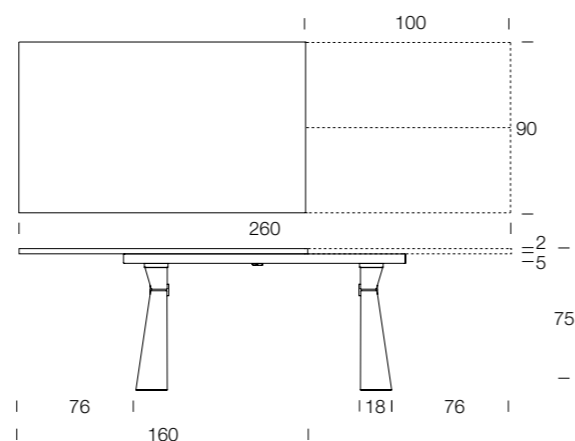

DELTA

design Riccardo Buscato

ALTACOM

FINITURE PIANO  
FINITIONS PLATEAU  
TOP FINISHES

ALLUNGABILE  
EXTENSIBLE / EXTENDABLE

LEGNO MASSICCIO  
/ BOIS MASSIF  
/ SOLID WOOD

Rovere vecchio W51  
massiccio miele

Misure (cm)